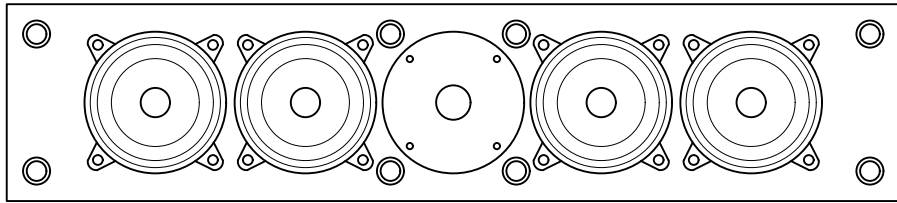

631.00

neo by
AUREA®

Neo 44

External dimensions unit: Millimeters

Material: MDF 12

Finish: Lacquered

Scale: 1/8